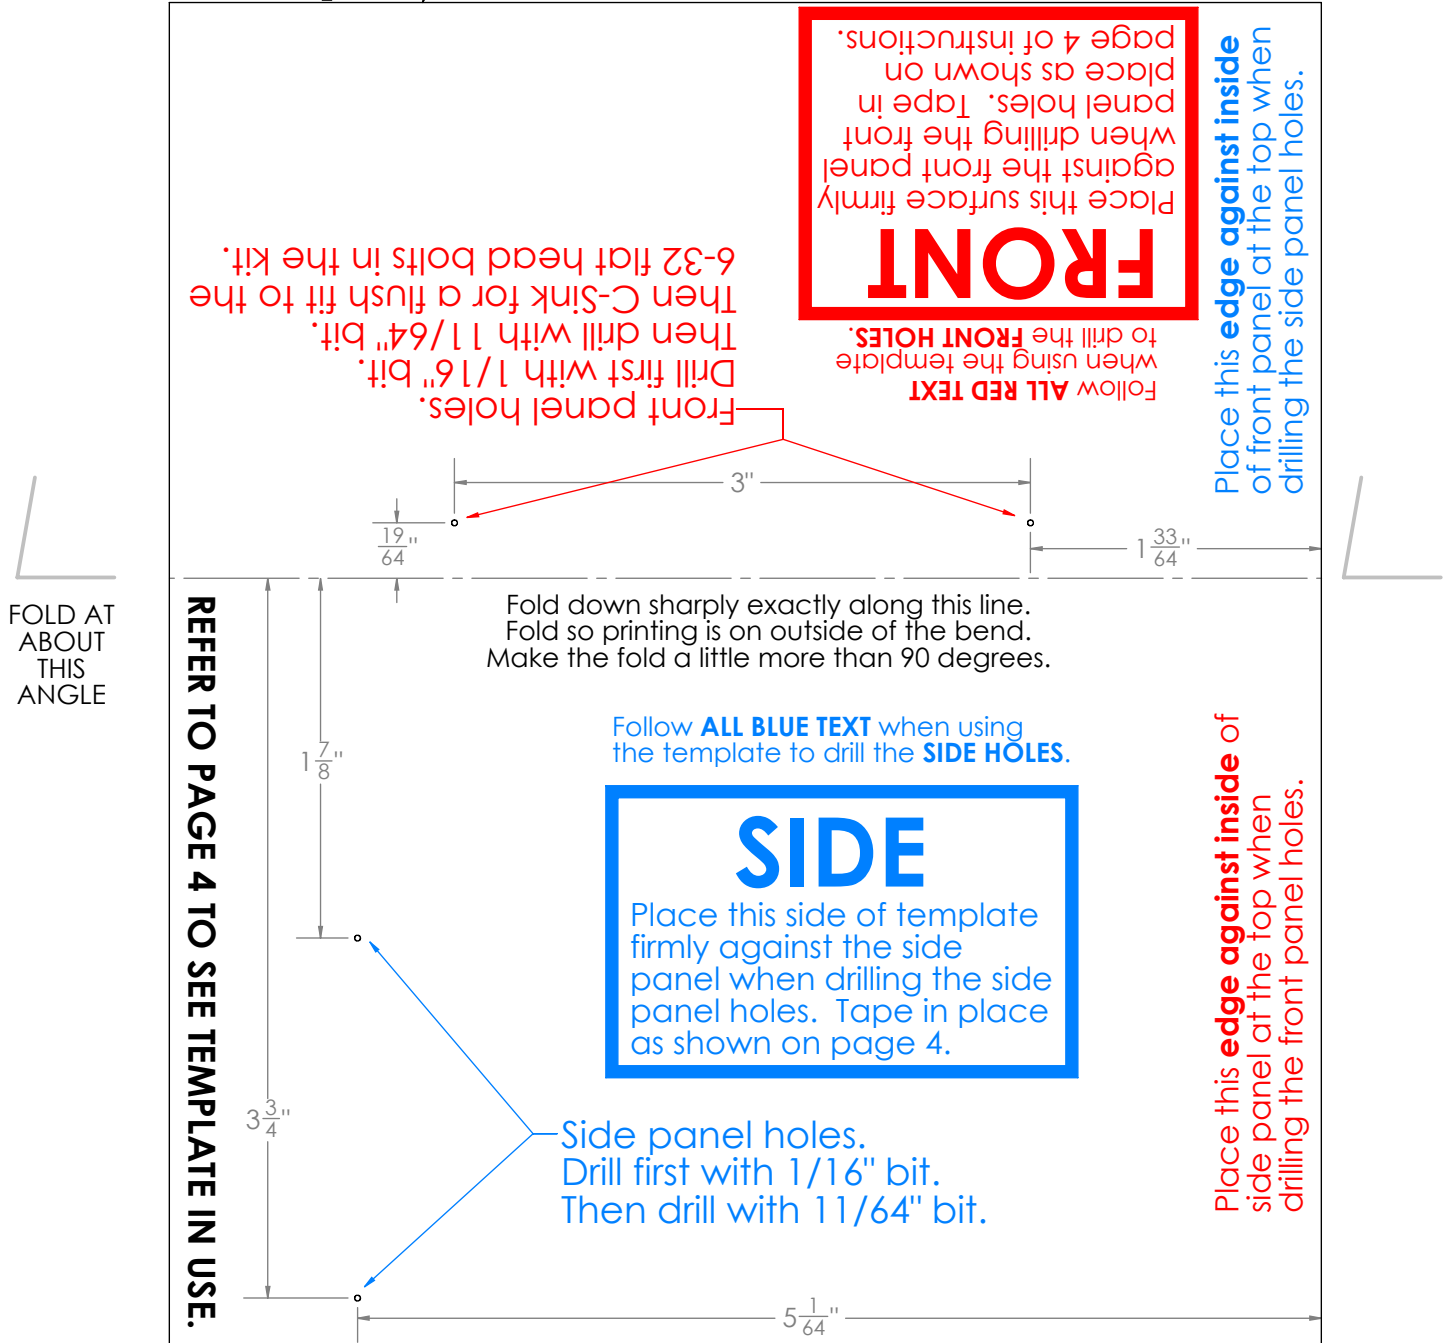

# Dairy Tech, Inc.

Instructions for converting a 60G direct drive pasteurizer to a chain drive

## Drill template to cut out

**REFER TO PAGE 4 TO SEE TEMPLATE IN USE.**

CUT THE TEMPLATE OUT ALONG THE SOLID LINES

**REFER TO PAGE 4 TO SEE TEMPLATE IN USE.**